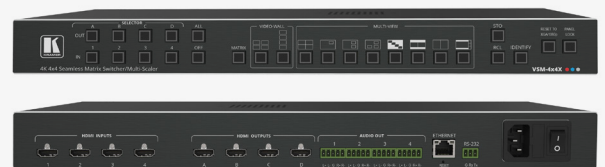

₱111,861

SWITCHERS & MATRICES

Multi-format switchers and matrices for simple switching of multiple audio, video, and control sources to single (switcher) or multiple (matrix) destinations

VS-211H2

- UP TO 18GBPS DATA RATE
- UP TO 4K@60HZ (4:4:4) RESOLUTION
- HDR AND HDCP 2.2 COMPLIANT

₱29,670

VS-411X

- 4X1 PLUG AND PLAY SWITCHER
- UP TO 4K@60HZ (4:4:4) RESOLUTION
- AUDIO DE-EMBEDDING
- COMPACT

₱34,445

VS-81H

- MAX. DATA RATE – 6.75GBPS (2.25GBPS PER GRAPHIC CHANNEL)
- HDCP COMPLIANT
- EQUALIZATION
- CONTROL – RS-232, ETHERNET & IR

₱71,959

VM-161H | 16X16 HDMI SWITCHER

- Max. Data Rate – 4.95Gbps (1.65Gbps per graphic channel)
- HDCP Compliant
- Signal Equalization
- Control – RS-232, Ethernet & IR

₱111,861

VSM-4X4X | 4X4 MATRIX SWITCHER, VIDEOWALL & MULTIVIEWER

- Modes – Seamless 4X4 matrix, video wall, multi-viewer (PIP(s), P&P(s), quad, etc)
- Bezel Correction – In video wall mode
- Max Resolutions – 4k60 4:4:4
- Built-in ProcAmp
- Control – RS-232, Ethernet