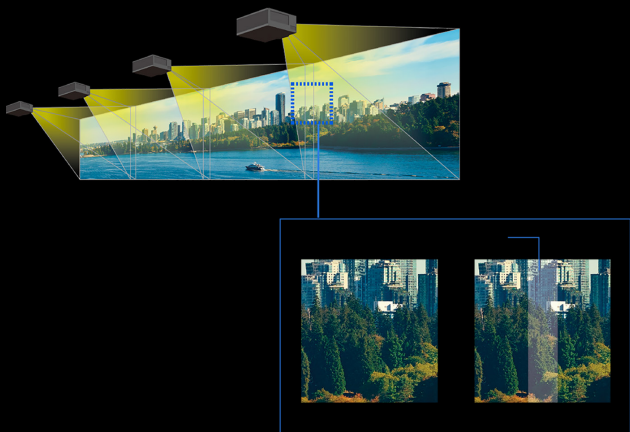

Premium, compact large venue laser projector with 4K Enhancement¹.

A sleek powerful projector boosting 7000 lumens of equal colour and white brightness² and is designed to be virtually maintenance-free³.

This compact and versatile high brightness projector with optional interchangeable lens including a zero-offset ultra short throw lens allows of-fers flexibility in a wide variety of environments. With its beyond Full HD WUXGA resolution and 4K Enhancement Technology¹ (1920 x 1200 x 2), expect stunning, crystal-clear, true to life images with exceptional image detail and clarity. With the Built-in NFC function⁴, diagnostics and installations is made easier using the Epson Projector Config Tool, reducing the time spent even for the setting up of multiple projectors. The optional external camera module allows access to powerful automated tools including auto color calibration⁵, screen matching of multiple projectors⁶, Geometry Correction Assist for Tilting for Edge Blending⁷, and the Geometry Correction Assist for Stacking function⁶.

ELPLL08

Description | Long Throw Zoom Lens
Product code | V12H004L08

SRP ₱107,590

ELPLX01S

Description | Ultra Short Throw Lens (Black)
Product code | V12H004X0A

SRP ₱279,490

ELPLU03S

Description | Short Throw Zoom Lens
Product code | V12H004UA3

SRP ₱160,990

ELPLU04

Description | Short Throw Zoom Lens
Product code | V12H004U04

SRP ₱121,990