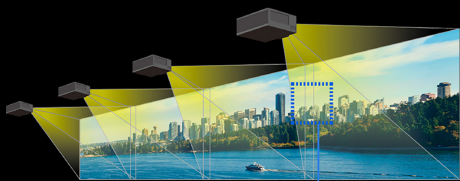

18
SLIDE

Premium, compact large venue laser projector with 4K Enhancement¹.

A sleek powerful projector boosting 7000 lumens of equal colour and white brightness² and is designed to be virtually maintenance-free³.

This compact and versatile high brightness projector with optional interchangeable lens including a zero-offset ultra short throw lens allows offers flexibility in a wide variety of environments. With its beyond Full HD WUXGA resolution and 4K Enhancement Technology¹ (1920 x 1200 x 2), expect stunning, crystal-clear, true to life images with exceptional image detail and clarity. With the Built-in NFC function⁴, diagnostics and installations is made easier using the Epson Projector Config Tool, reducing the time spent even for the setting up of multiple projectors. The optional external camera module allows access to powerful automated tools including auto color calibration⁵, screen matching of multiple projectors⁶, Geometry Correction Assist for Tilting for Edge Blending⁷, and the Geometry Correction Assist for Stacking function⁶.

ELPLW06

Description | Wide Zoom Lens
Product code | V12H004W06

SRP ₱107,590

ELPLU04

Description | Short Throw Zoom Lens
Product code | V12H004U04

SRP ₱121,990

ELPLW08

Description | Wide Zoom Lens
Product code | V12H004W08

SRP ₱444,870

ELPLX01WS

Description | Ultra Short Throw Lens (White)
Product code | V12H004W08

SRP ₱279,490