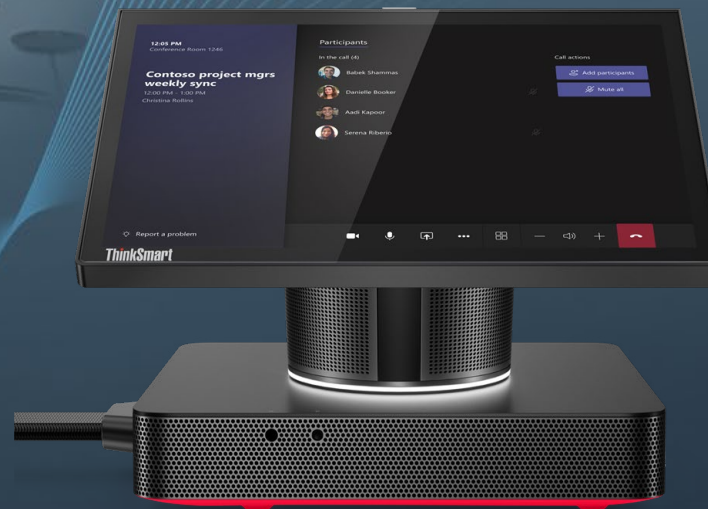

Lenovo

ThinkSmart

2025
PRODUCT
CATALOG

 **VERSATECH**
INTERNATIONAL
Bridging Technology to You

ThinkSmart

Smart Collaboration Devices

ThinkSmart solutions can help your return to the office to be more collaborative and productive. We offer flexibility across platforms and room sizes so you can redefine your meeting space. And with ThinkShield, our integrated suite of security solutions, you can trust your data will remain safe and your privacy intact.

₱156,206

ThinkSmart

ThinkSmart Core for Logitech

ThinkSmart Edition Tiny is the ideal compute foundation for Logitech Tap, delivering an optimal meeting experience in small, medium and large rooms," said Joseph Mingori, general manager, Lenovo Smart Office Business. "We worked closely with Logitech to build a joint compute solution with powerful processing and platform stability. ThinkSmart Edition Tiny will only enhance what

₱81,315

ThinkSmart

ThinkSmart Core Full Room Kit for Zoom

Add smarter collaboration technology to meeting rooms of all sizes with our ThinkSmart Core Full Room Kit Z—a one-stop solution for all of your unified communications needs. Kit includes ThinkSmart Core computing device certified for Zoom Rooms, Controller display, smart AI-based camera, smart soundbar with mics, Premier Support plan, and premium software for remote manageability, deployment, and more.