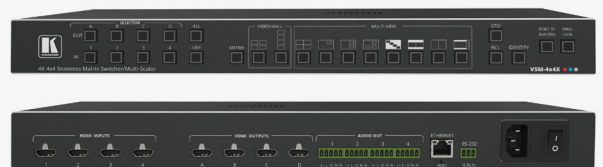

### VS-411X

- 4X1 PLUG AND PLAY SWITCHER
- UP TO 4K@60HZ (4:4:4) RESOLUTION
- AUDIO DE-EMBEDDING
- COMPACT

₱34,445.04

### VS-81H

- MAX. DATA RATE – 6.75GBPS (2.25GBPS PER GRAPHIC CHANNEL)
- HDCP COMPLIANT
- EQUALIZATION
- CONTROL – RS-232, ETHERNET & IR

₱71,959.44

### VM-161H | 16X1 HDMI SWITCHER

- Max. Data Rate – 4.95Gbps (1.65Gbps per graphic channel)
- HDCP Compliant
- Signal Equalization
- Control – RS-232, Ethernet & IR

₱0.00

### VSM-4X4X | 4X4 MATRIX SWITCHER, VIDEOWALL & MULTIVIEWER

- Modes – Seamless 4X4 matrix, video wall, multi-viewer (PIP(s), P&P(s), quad, etc)
- Bezel Correction – In video wall mode
- Max Resolutions – 4k60 4:4:4
- Built-in ProcAmp
- Control – RS-232, Ethernet