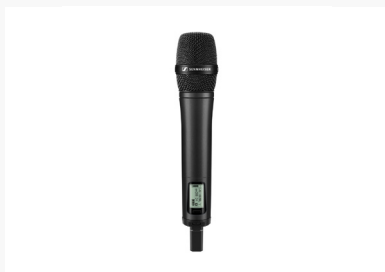

₱4,720

Article No. 700104

TeamConnect Bar Small EU

The most flexible all-in-one device for small meeting rooms and collaboration spaces

₱79,990

The TeamConnect Bar S delivers Trusted Sennheiser Audio Quality to every meeting. Designed for small meeting rooms with a mic range of 3.5 meters. The TeamConnect bar is the most feature rich video bar in the market today.

Article No. 700110

TeamConnect Bar Medium EU

The most flexible all-in-one device for mid-sized meeting rooms and collaboration spaces

₱119,990

The TeamConnect Bar M is the most flexible all-in-one device for mid-sized meeting rooms and collaboration spaces, with a mic range of 4.5 meters and a built in DSP functionality.

Handheld Mic, Lavalier and Receiver Set

P82,482

Article No. 509665

EW 300 G4-ME2-RC-AW+ (470 - 558 MHz)

Wireless lavalier microphone set consisting of 1 SK 300 G4 RC wireless bodypack transmitter, 1 ME 2-II Lavalier, 1 em 300-500 G4 rackmount receiver, and 1 GA3 rack kit.

Article No. 509780

SKM 300 G4-S-AW+

Powerful handheld transmitter with a lightweight aluminum housing for use with the renowned e 865 capsule (recommended)

Handheld Mic, Headmic and Receiver Set

P97,232

Article No. 509666