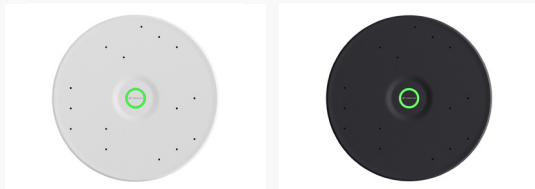

Accessory

Article No. 700235 / 700236
TCC M SFP-W / TCC M SFP-B
Ceiling Mic Spare Front

☐ ☒

P5,251