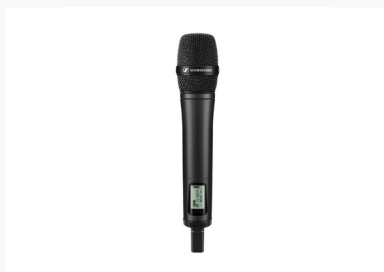

Article No. 509780

SKM 300 G4-S-AW+

Powerful handheld transmitter with a lightweight aluminum housing for use with the renowned e 865 capsule (recommended)